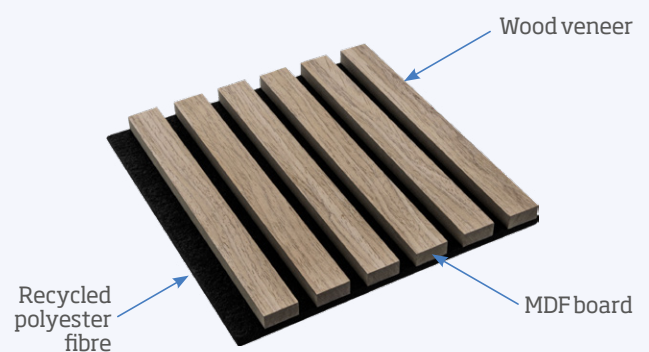

Acoustic Slat Wall Panels

Scan here for fitting instructions

Add an air of luxury and softness to any room. These acoustic slat wall panels deliver a dynamic backdrop which stifle sound, not your creativity. Representing the latest trend in interior design they can be used as feature walls or intricate ceiling designs.

- Quick and easy to install
- Ideal for commercial and residential
- Real wood oak veneer on an MDF core
- Rigid backing panel from recycled materials
- High level of sound absorption

WPKT12 Walnut

Pack of 1
Overall size - 2400 x 605 x 22mm
Slat size - 2400 x 26 x 13mm

Contact us for a quote today

Freephone **0800 085 3476**

Email **enquiries@cheshiremouldings.co.uk**

Scan here for fitting instructions

WPKT11 Smoked Oak

Pack of 1
Overall size - 2400 x 605 x 22mm
Slat size - 2400 x 26 x 13mm