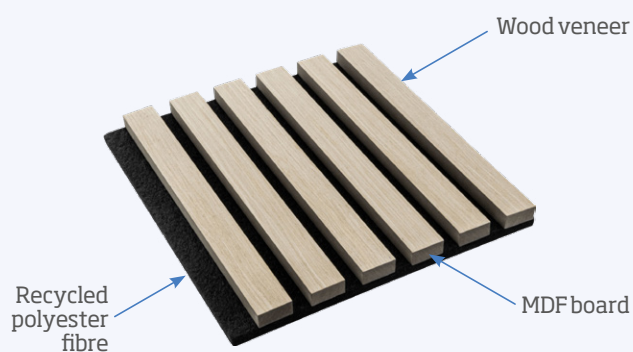

- Quick and easy to install
- Ideal for commercial and residential
- Real wood oak veneer on an MDF core
- Rigid backing panel from recycled materials
- High level of sound absorption

WPKT12 Walnut

Pack of 1
Overall size - 2400 x 605 x 22mm
Slat size - 2400 x 26 x 13mm

Contact us for a quote today

Freephone **0800 085 3476**

Email **enquiries@cheshiremouldings.co.uk**

Scan here for fitting instructions

WPKT11 Smoked Oak

Pack of 1
Overall size - 2400 x 605 x 22mm
Slat size - 2400 x 26 x 13mm

Scan here for fitting instructions

WPKT9 Light Oak

Pack of 1
Overall size - 2400 x 605 x 22mm
Slat size - 2400 x 26 x 13mm

Contact us for a quote today

Freephone **0800 085 3476**

Email **enquiries@cheshiremouldings.co.uk**