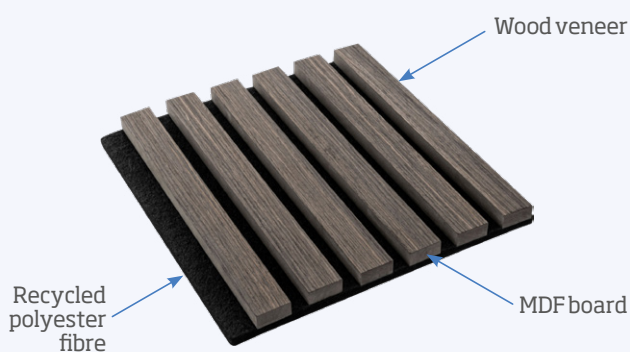

- Quick and easy to install
- Ideal for commercial and residential
- Real wood oak veneer on an MDF core
- Rigid backing panel from recycled materials
- High level of sound absorption

WPKT12 Walnut

Pack of 1
Overall size - 2400 x 605 x 22mm
Slat size - 2400 x 26 x 13mm

Contact us for a quote today

Freephone **0800 085 3476**

Email **enquiries@cheshiremouldings.co.uk**

Scan here for fitting instructions

WPKT11 Smoked Oak

Pack of 1
Overall size - 2400 x 605 x 22mm
Slat size - 2400 x 26 x 13mm

Scan here for fitting instructions

WPKT9 Light Oak

Pack of 1
Overall size - 2400 x 605 x 22mm
Slat size - 2400 x 26 x 13mm

Contact us for a quote today

Freephone **0800 085 3476**

Email **enquiries@cheshiremouldings.co.uk**