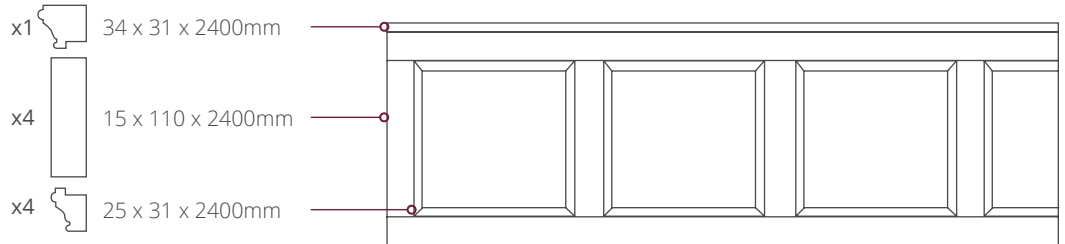

BALMORAL WHITE PRIMED

Balmoral wall panels with ornamental beading add a taste of Jacobean luxury to the modern home. Unapologetically decorative, these gorgeous panels bring a sense of elegance and grace to a room. Balmoral panels work equally well in contrast or complement to any style of décor.

BALMORAL PACK CONTAINS:

Extra's Available:

x1 Bullnose: 45 x 25 x 2400mm

Balmoral shown with additional bullnose, this bullnose is a complementary product and not included in the panel package.

This design is customizable to different heights as per your specification, alteration of the height may require additional panels depending upon the size of your room.