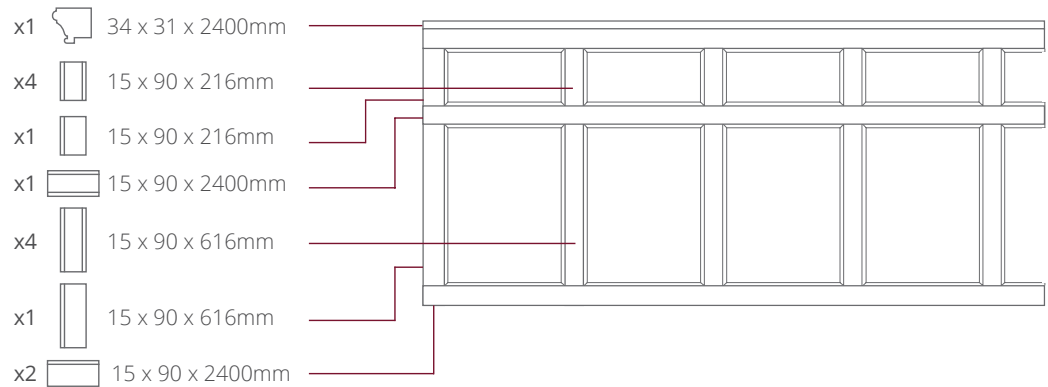

HAMPTON WHITE PRIMED

Our Hampton white-primed wall panels recall the fresh simplicity of Edwardian décor, characterised by cleanliness and uncluttered space. With their classic, sophisticated style, the Hampton panels are perfect for any modern home.

HAMPTON PACK CONTAINS:

Extra's Available:

x1 Bullnose: 45 x 25 x 2400mm

Hampton shown with additional bullnose, this bullnose is a complementary product and not included in the panel package.

This design is a set height unit, meaning that its height on the wall cannot be altered, a single pack will cover 2400mm. The upright sections of the panel have two different profiles - each pack will contain uprights with a flat edge and an angled edge so you can finish flush to your wall and work around corners.