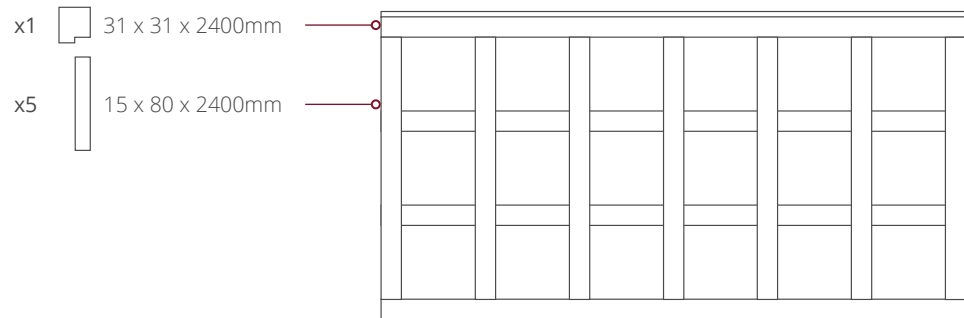

SHAKER WHITE PRIMED

Deanta's white-primed Shaker wall panels are characterised by clean lines and simplicity. Versatility and minimalist design give the panels a sense of functional elegance. A modern take on wall panelling, Shaker panels can be customised to any style – from regular and conventional to funky and erratic.

SHAKER PACK CONTAINS: