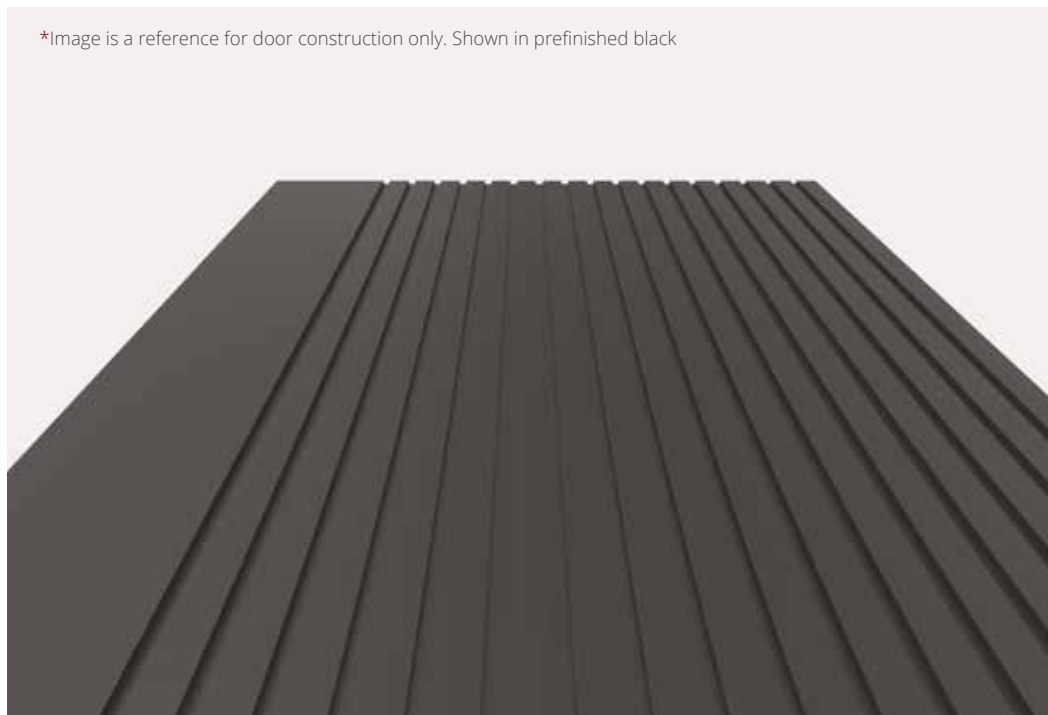

The mark of
responsible forestry
FSC® C132132

*Image is a reference for door construction only. Shown in prefinished black