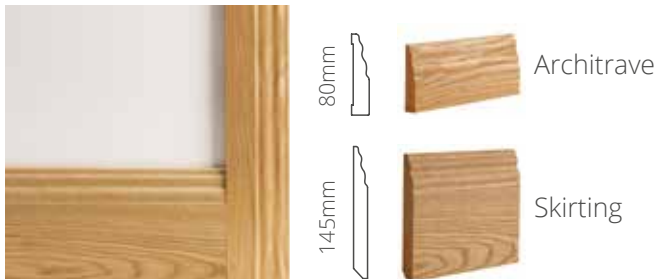

TRADITIONAL

Oak Finish

Key features:

- Available in American white oak veneer finish
- Prefinished
- MDF core

Sizing:

- Skirting: 3.6M x 145mm x 16mm (Sold in packs of four)
- Architrave: 80mm x 16mm
- 1 pack will do both sides of 1 single door