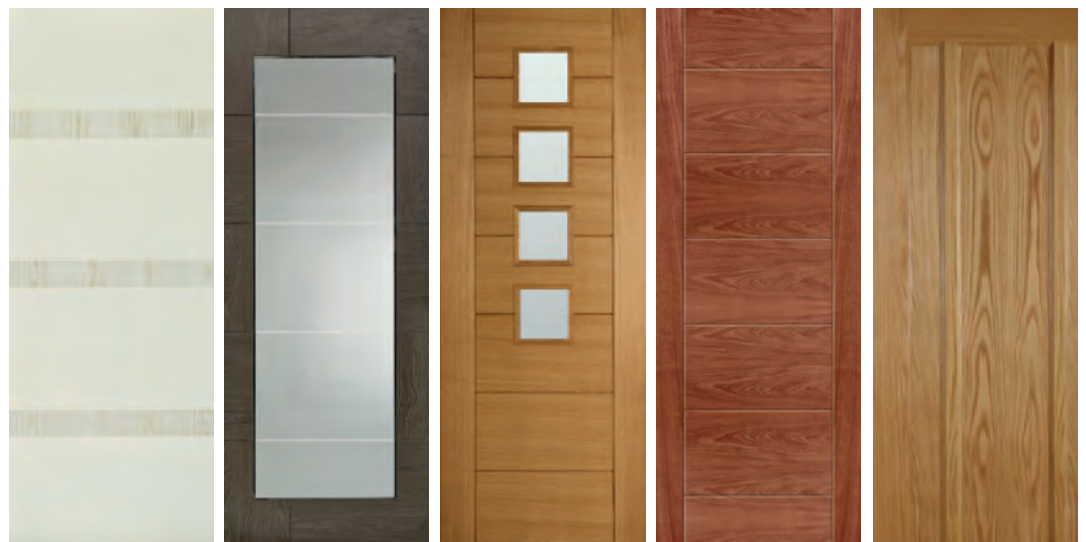

YOUR BEST FRIEND IN DOORSETS

DOOR CHOICES

As Doorworks make every doorset up to suit your client's requirements, you can choose from any door style available. Here are some of the different types of finishes available.

f2824

f3699

f4168

f5341

f5493

f6926

f7940

f7966

DOMESTIC DOORS

Any door in this catalogue can be supplied as a doorset.

Please contact us for prices.

DOORWORKS DOORSETS

DOORWORKS DOORSETS

YOUR BEST FRIEND IN DOORSETS

All our doors including fire doors can be put into a pre-assembled doorset. These are perfect for anyone looking to save time and money on doing it all on site. As well as doorsets, we offer fully glazed screens in a range of fire and acoustic ratings.