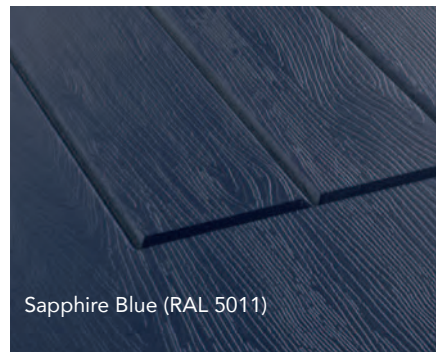

Anthracite Grey (7016)
Available with matching outer frame.

Sapphire Blue (RAL 5011)

Irish Oak
Available with matching outer frame.

Rosewood
Available with matching outer frame.

Chartwell Green
Available with matching outer frame.