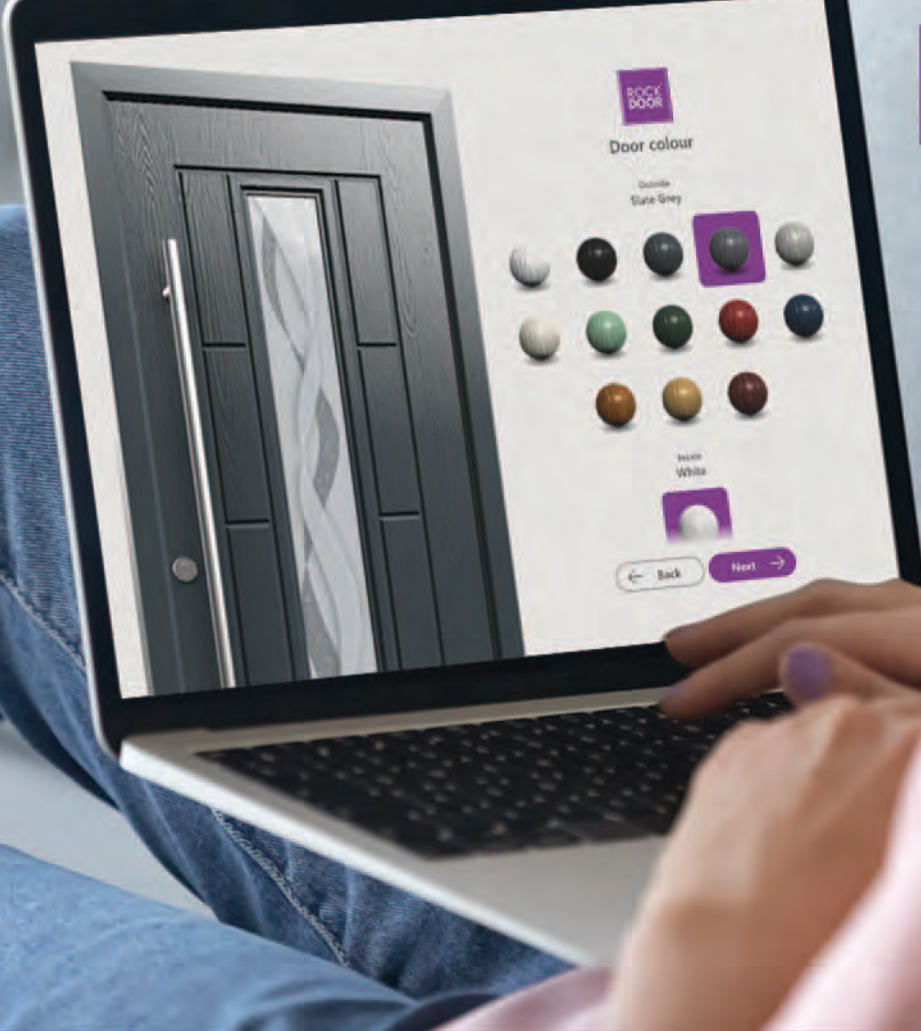

SWITCH LATCH

Switch Latch allows you to set your lock so the latch can secure the door in place when opening and closing should you wish it to do so (in a similar way to how a split spindle or night latch operates), or alternatively you can set it so it can open and close freely like a roller latch.

Stainless steel bar handles are available in the Dakota, Indiana, Vermont and Vogue. Indiana and Vermont door styles have minimum width size restrictions.

LEVER/LEVER

ROSE HANDLE

ESCUTCHEON

CONTEMPORARY KNOCKER

CONTEMPORARY NUMERALS

SQUARE CENTRE KNOB

LETTERPLATE

Unleash Your Creativity

Check out our stunning 3D door designer on [Rockdoor.com/design-your-door](https://www.rockdoor.com/design-your-door)

Hook up with Rockdoor

Strong steel multipoint hook locks with a 25mm throw, securely attach the door to the frame.

Glass Leading Security

Rockdoors feature S Glaze technology, meaning your glass is locked into your door for life, for added security.