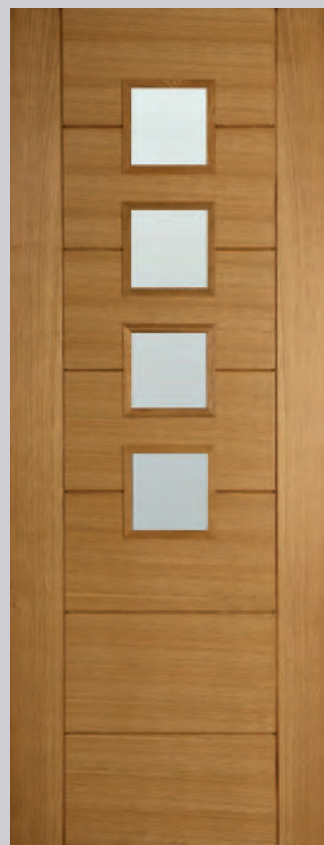

OAK 990 FULLY FINISHED RANGE

994

OAK 990

OAK 990 DOORS
HAVE AN OAK VENEER
AND ARE PRE-FINISHED
WITH A CLEAR
LACQUER.