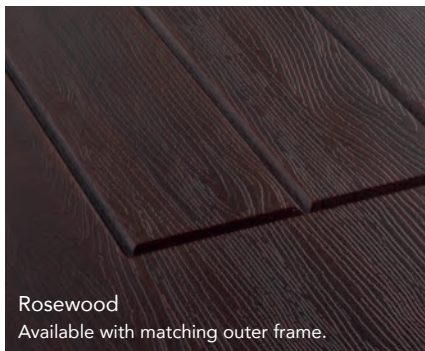

Anthracite Grey (7016)
Available with matching outer frame.