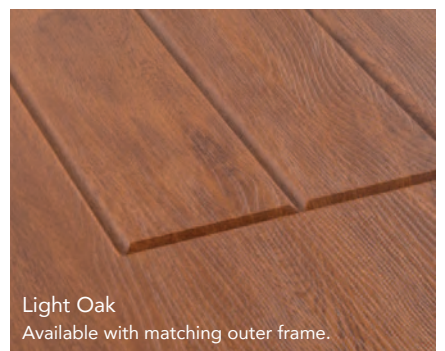

Light Oak
Available with matching outer frame.

UNIQUE TO ROCKDOOR

The way a Rockdoor is designed and manufactured differs greatly from timber or GRP foam slabs that are widely available in the market. It's what makes us stand out from the crowd.