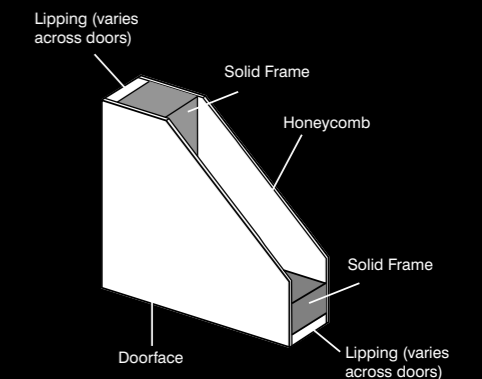

HOLLOW CORE

DOOR CONSTRUCTION

Most of our internal and external doors are manufactured using engineered component parts. This enables us to provide a product that offers a solid feel, combined with all the advantages that engineering brings in terms of strength, consistency and stability. All our engineered doors are faced with veneers and matching lipping's.

Choosing the right door size can be daunting. To assist with the process, we've compiled a comprehensive internal door size guide to help you find the perfect fit for your home.

To view our Internal Door Size Guide scan this QR Code or visit lpddoors.co.uk where you will find detailed technical information and guides for choosing the right LPD product.