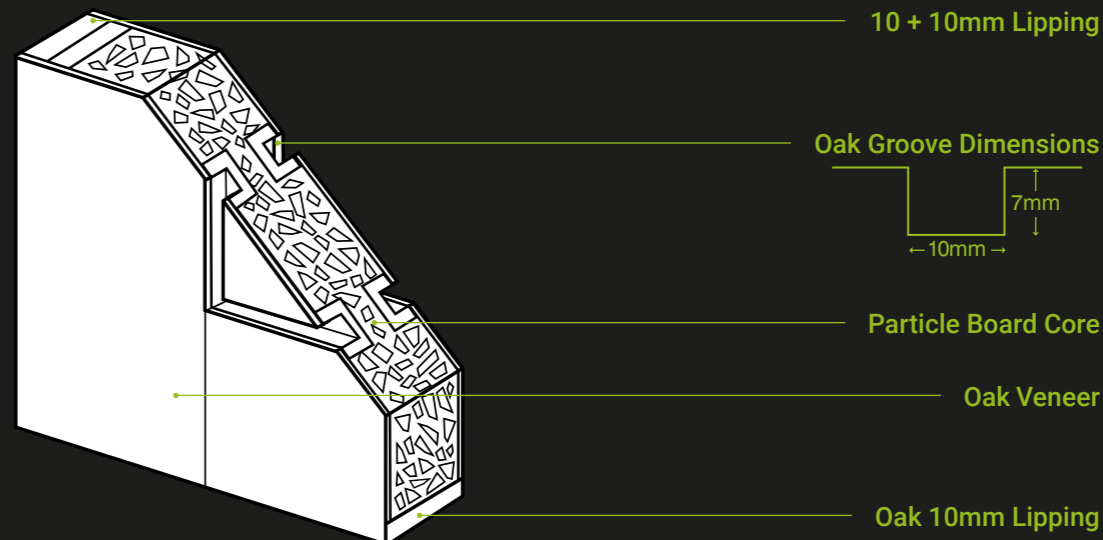

Oak 10mm Lipping
NB - Inner Lipping is FJL