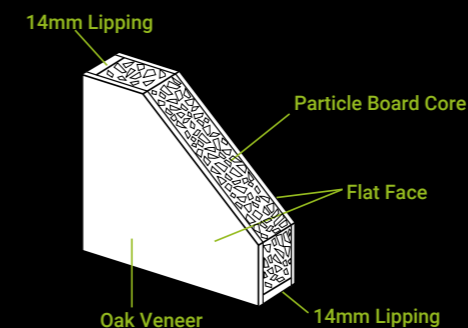

OAK PRE-FINISHED FLUSH FIRE DOOR