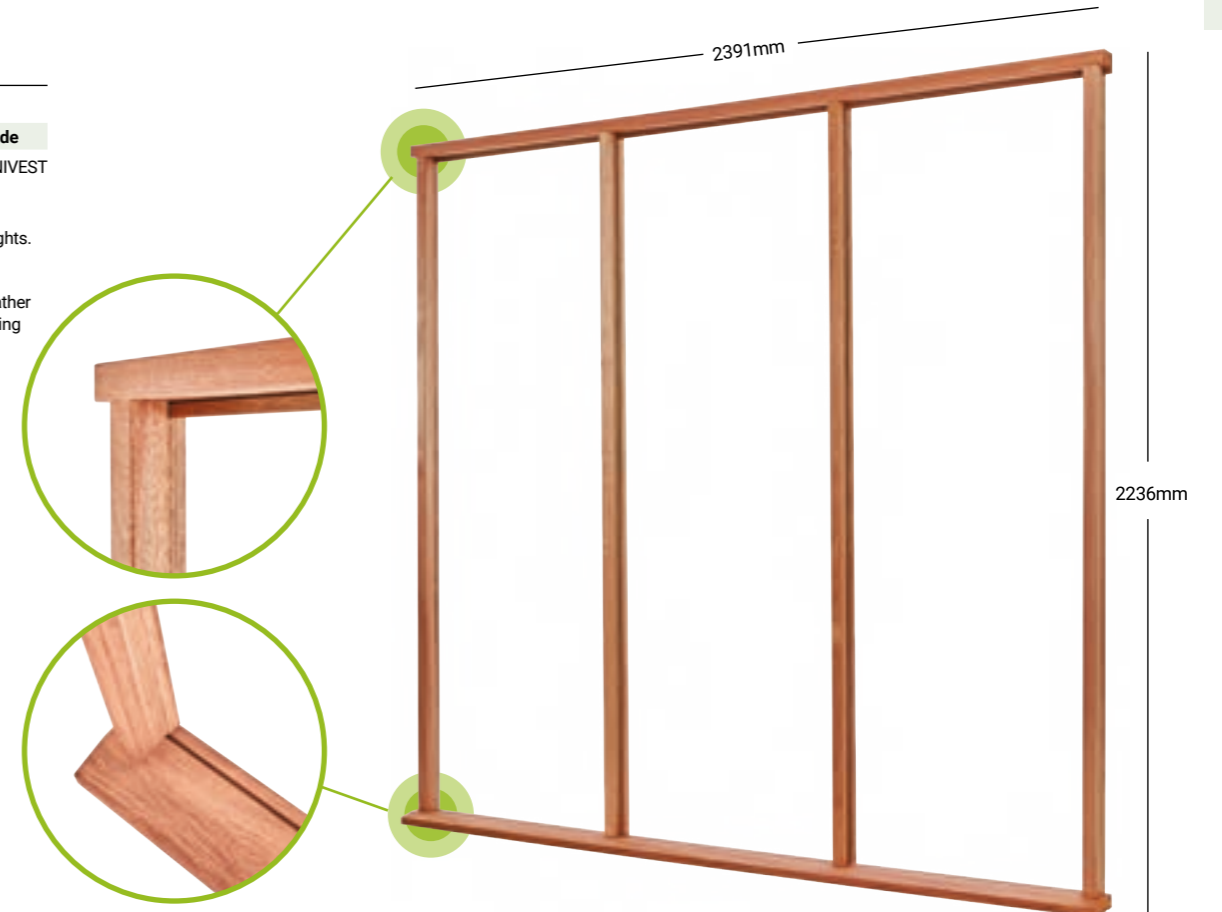

HARDWOOD VESTIBULE

Material Hardwood	
Size	Code
Universal	UNIVEST

Designed to take up to a 2135 x 915mm door and two 2135 x 610mm side lights.
Thickness - 68mm

* Supplied with rubber weather seal for the door and beading to glaze sidelights.