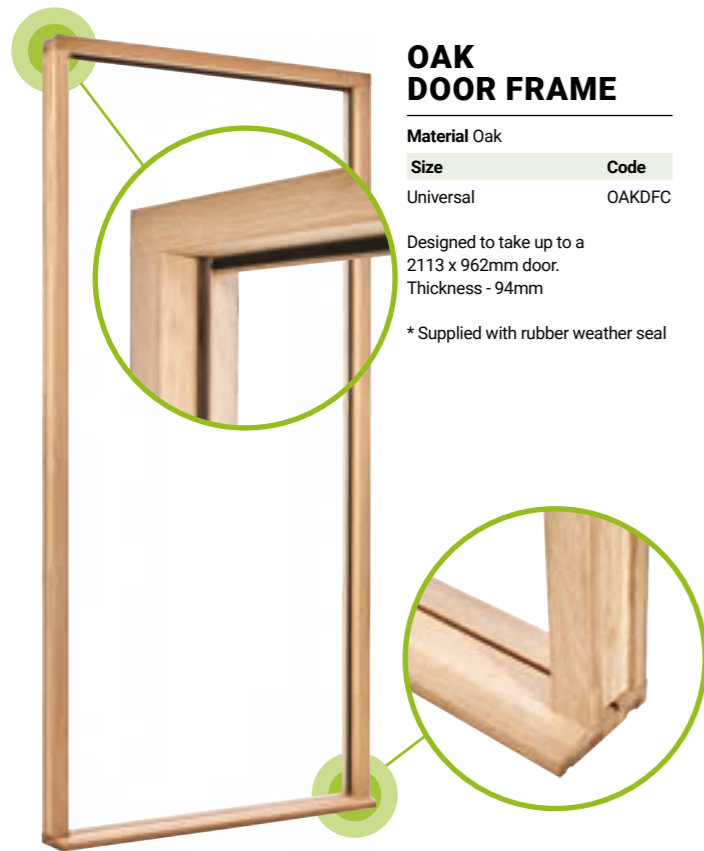

OAK DOOR FRAME

Material Oak	
Size	Code
Universal	OAKDFC

Designed to take up to a 2113 x 962mm door.
Thickness - 94mm

* Supplied with rubber weather seal