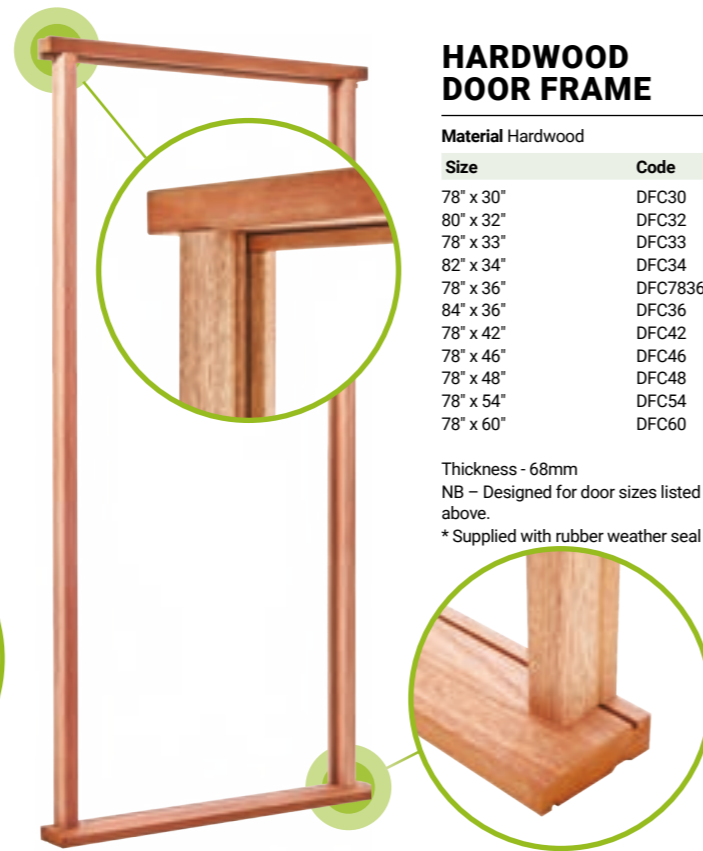

OAK DOOR FRAME

Material Oak	
Size	Code
Universal	OAKDFC

Designed to take up to a 2113 x 962mm door.
Thickness - 94mm

* Supplied with rubber weather seal

HARDWOOD DOOR FRAME

Material Hardwood	
Size	Code
78" x 30"	DFC30
80" x 32"	DFC32
78" x 33"	DFC33
82" x 34"	DFC34
78" x 36"	DFC7836
84" x 36"	DFC36
78" x 42"	DFC42
78" x 46"	DFC46
78" x 48"	DFC48
78" x 54"	DFC54
78" x 60"	DFC60

Thickness - 68mm
NB - Designed for door sizes listed above.
* Supplied with rubber weather seal

OAK TYPE VESTIBULE

Material Oak Type	
Size	Code
Universal	UNIOVEST

Designed to take up to a 2135 x 915mm door and two 2135 x 610mm side lights.
Thickness - 68mm

* Supplied with rubber weather seal for the door and beading to glaze sidelights.

HARDWOOD FANLIGHT

Material Hardwood	
Size	Code
Universal	UNIFDF

Designed to take up to a 2135 x 915mm door.
Thickness - 68mm

OAK WEATHER BAR CONTEMPORARY

Material Oak	
Size	Code
915 x 38 x 55mm	OAKWBARSCON

OAK WEATHER BAR TRADITIONAL

Material Oak	
Size	Code
915 x 38 x 55mm	OAKWBARSTRA

HARDWOOD WEATHER BAR

Material Hardwood	
Size	Code
915 x 38 x 55mm	WBARS

HARDWOOD VESTIBULE

Material Hardwood	
Size	Code
Universal	UNIVEST

Designed to take up to a 2135 x 915mm door and two 2135 x 610mm side lights.
Thickness - 68mm

* Supplied with rubber weather seal for the door and beading to glaze sidelights.