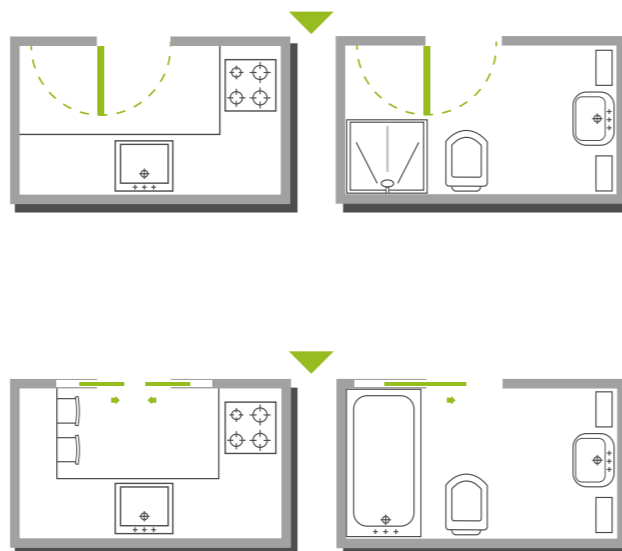

flusso. POCKET DOORS

Our range offers two types of internal pocket door systems, the pre-assembled set and self-assembly kit system. They allow doors to disappear effortlessly into your wall, letting you make the most of the space in your room. Pairing this unique system with an LPD Door has endless possibilities to add a feature to your home.

Oak Melbourne shown in a Flusso Single Pocket Door Set with a Matt Black Scorpio Handle
See pages 41 & 157

Pocket doors are designed to allow you to make use of the often unusable space taken up by conventional opening doors. By removing the footprint created by traditional hinged doors, users can typically save 2.6m² per door.

Fast becoming a neat, contemporary solution where space is at a premium, pocket door systems are ideal for living areas, en-suites or office spaces. In fact they can be used anywhere where you do not want a door encroaching into the room.