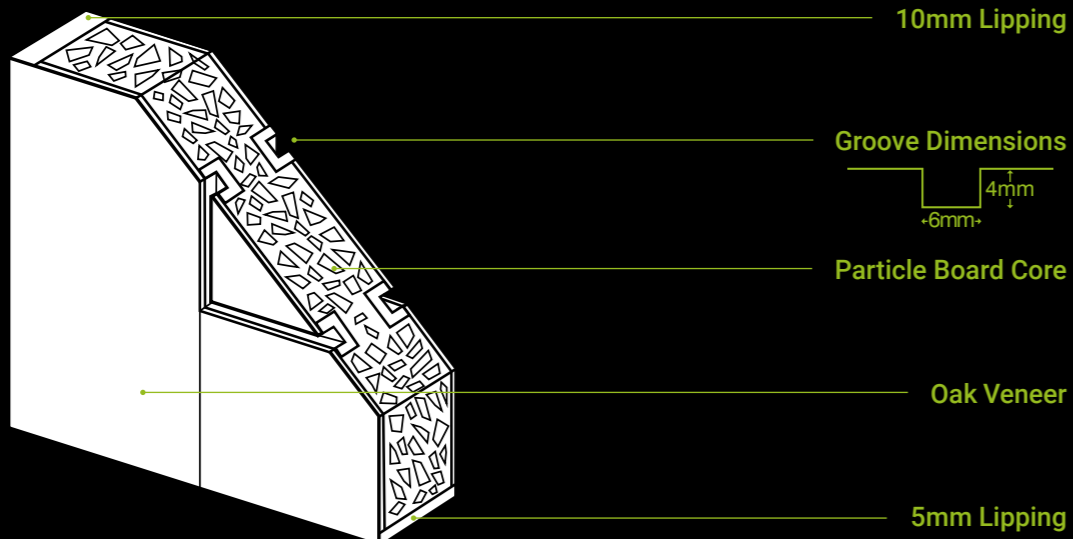

THE BELIZE

Deep, square edged groove detail enhances this subtle five-panel design, made from oak veneer mounted onto a solid engineered core.

BELIZE PRE-FINISHED

Material Pre-finished Oak
Core Solid Engineered
Glazing N/A
FSC® Certified

Size	Code
78" x 18"	PFOBEL18
78" x 21"	PFOBEL21
78" x 24"	PFOBEL24
78" x 27"	PFOBEL27
78" x 28"	PFOBEL28
78" x 30"	PFOBEL30
80" x 32"	PFOBEL32
78" x 33"	PFOBEL33
2040 x 526mm	PFOBEL526
2040 x 626mm	PFOBEL626
2040 x 726mm	PFOBEL726
2040 x 826mm	PFOBEL826
2040 x 926mm	PFOBEL926

🔥 30 Minute Fire Doors

78" x 24"	PFOBELFC24
78" x 27"	PFOBELFC27
78" x 30"	PFOBELFC30
78" x 33"	PFOBELFC33
2040 x 626mm	PFOBELFC626
2040 x 726mm	PFOBELFC726
2040 x 826mm	PFOBELFC826
2040 x 926mm	PFOBELFC926

🔥🔥 60 Minute Fire Doors

78" x 30"	FD60PFOBEL30
78" x 33"	FD60PFOBEL33

NB - Smaller sizes will have fewer panels

BELIZE UNFINISHED

Material Unfinished Oak
Core Solid Engineered
Glazing N/A
FSC® Certified

Size	Code
78" x 18"	OBEL18
78" x 21"	OBEL21
78" x 24"	OBEL24
78" x 27"	OBEL27
78" x 28"	OBEL28
78" x 30"	OBEL30
80" x 32"	OBEL32
78" x 33"	OBEL33
2040 x 526mm	OBEL526
2040 x 626mm	OBEL626
2040 x 726mm	OBEL726
2040 x 826mm	OBEL826
2040 x 926mm	OBEL926

🔥 30 Minute Fire Doors

78" x 24"	OBELFC24
78" x 27"	OBELFC27
78" x 30"	OBELFC30
78" x 33"	OBELFC33
2040 x 626mm	OBELFC726
2040 x 826mm	OBELFC826
2040 x 926mm	OBELFC926

🔥🔥 60 Minute Fire Doors

78" x 30"	FD60OBEL30
78" x 33"	FD60OBEL33

NB - Smaller sizes will have fewer panels

LET THE LIGHT SHINE THROUGH IN OUR POPULAR, SEQUENTIAL LINED, FIVE PANELLED DOOR

Oak Belize Glazed shown with Matt Black Carina Handle
See pages 53 & 146

BELIZE PRE-FINISHED GLAZED

Material Pre-finished Oak
Core Solid Engineered
Glazing Clear with Frosted Lines
FSC® Certified

Size	Code
78" x 24"	PFOBELG24
78" x 27"	PFOBELG27
78" x 30"	PFOBELG30
78" x 33"	PFOBELG33
2040 x 626mm	PFOBELG626
2040 x 726mm	PFOBELG726
2040 x 826mm	PFOBELG826

BELIZE OFFSET GLAZED

Material Unfinished Oak
Core Solid Engineered
Raised Moulding Both Sides
Glazing Clear
FSC® Certified

Size	Code
78" x 27"	OBELOSCG27
78" x 30"	OBELOSCG30
80" x 32"	OBELOSCG32
78" x 33"	OBELOSCG33

BELIZE UNFINISHED GLAZED

Material Unfinished Oak
Core Solid Engineered
Glazing Clear with Frosted Lines
FSC® Certified

Size	Code
78" x 24"	OBELG24
78" x 27"	OBELG27
78" x 30"	OBELG30
78" x 33"	OBELG33
2040 x 626mm	OBELG626
2040 x 726mm	OBELG726
2040 x 826mm	OBELG826

BELIZE 4 LIGHT GLAZED

Material Unfinished Oak
Core Solid Engineered
Glazing Clear Bevelled
FSC® Certified

Size	Code
78" x 27"	OBEL4L27
78" x 30"	OBEL4L30
78" x 33"	OBEL4L33