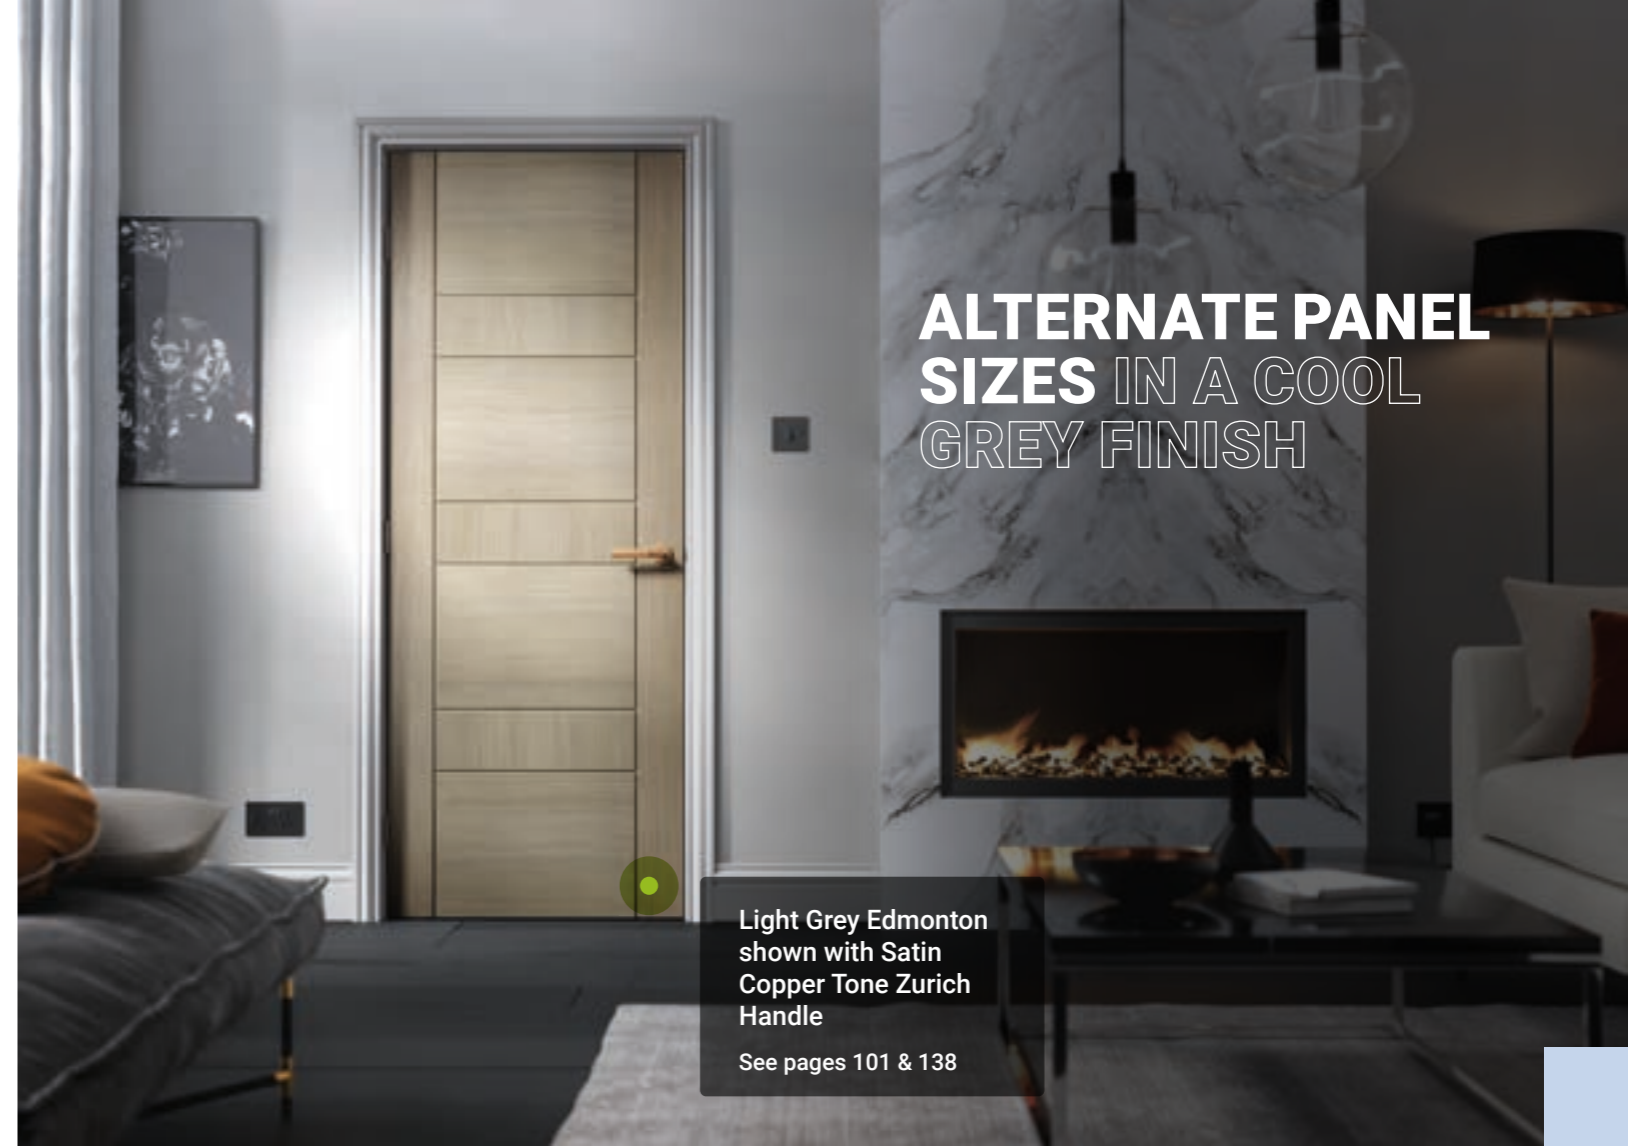

ALTERNATE PANEL SIZES IN A COOL GREY FINISH

Light Grey Edmonton shown with Satin Copper Tone Zurich Handle
See pages 101 & 138