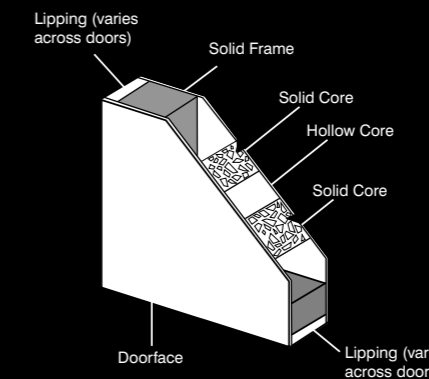

SEMI-SOLID CORE