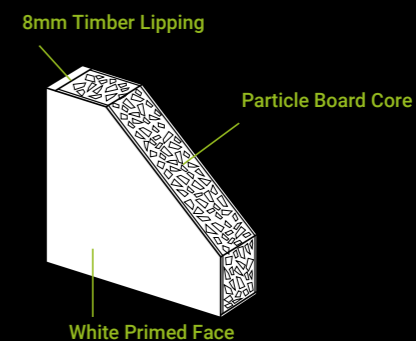

WHITE PRIMED FLUSH

UNCOMPLICATED AND PRACTICAL, FLUSH DOORS ARE A SIMPLE, CLEAN AND CRISP BLANK CANVAS READY FOR YOU TO PERSONALISE AND ACCESSORISE