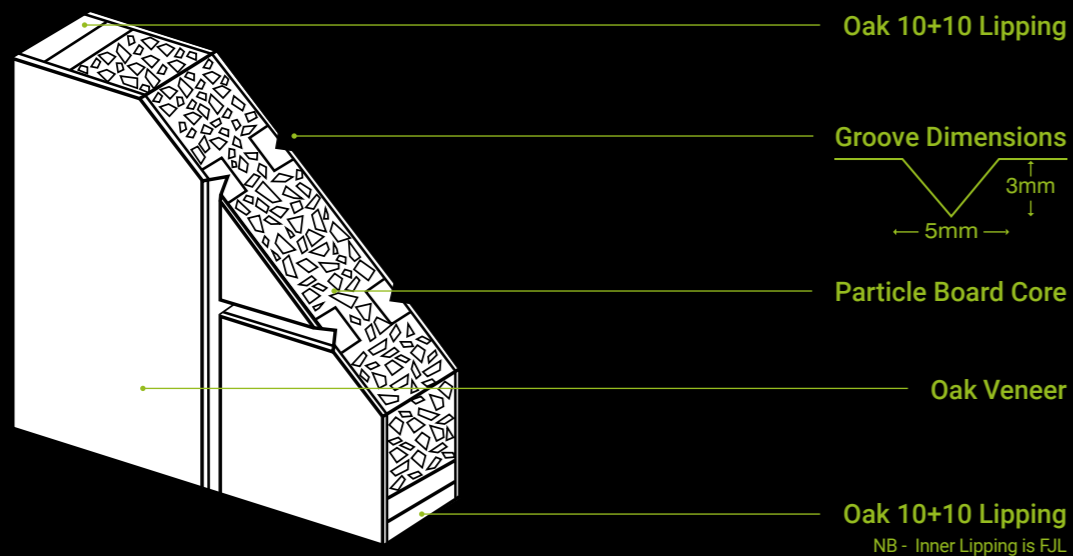

THE CARINI

This design boasts seven, sleek, centre panels complete with contrasting styles to give the door a stand-out appearance.

CARINI PRE-FINISHED

Material Pre-finished Oak
Core Solid Engineered
Glazing N/A
FSC® Certified

Size	Code
78" x 18"	OCARPF18
78" x 21"	OCARPF21
78" x 24"	OCARPF24
78" x 27"	OCARPF27
78" x 28"	OCARPF28
78" x 30"	OCARPF30
78" x 33"	OCARPF33
2040 x 526mm	OCARPF526
2040 x 626mm	OCARPF626
2040 x 726mm	OCARPF726
2040 x 826mm	OCARPF826
2040 x 926mm	OCARPF926

30 Minute Fire Doors

78" x 27"	OCARPF27
78" x 30"	OCARPF30
78" x 33"	OCARPF33
2040 x 726mm	OCARPF726
2040 x 826mm	OCARPF826

b

CARINI UNFINISHED

Material Unfinished Oak
Core Solid Engineered
Glazing N/A
FSC® Certified

Size	Code
78" x 24"	OCAR24
78" x 27"	OCAR27
78" x 30"	OCAR30
78" x 33"	OCAR33
2040 x 626mm	OCAR626
2040 x 726mm	OCAR726
2040 x 826mm	OCAR826

30 Minute Fire Doors

78" x 27"	OCARFC27
78" x 30"	OCARFC30
78" x 33"	OCARFC33
2040 x 726mm	OCARFC726
2040 x 826mm	OCARFC826

b

CARINI 4 LIGHT GLAZED

Material Pre-finished Oak
Core Solid Engineered
Raised Moulding Both Sides
Glazing Clear
FSC® Certified

Size	Code
78" x 27"	OCARPF4L27
78" x 30"	OCARPF4L30
80" x 32"	OCARPF4L32
78" x 33"	OCARPF4L33
2040 x 726mm	OCARPF4L726
2040 x 826mm	OCARPF4L826

b

ADDING GLAZING TO THIS CLASSIC DESIGN ALLOWS FOR VERSATILITY AROUND YOUR HOME