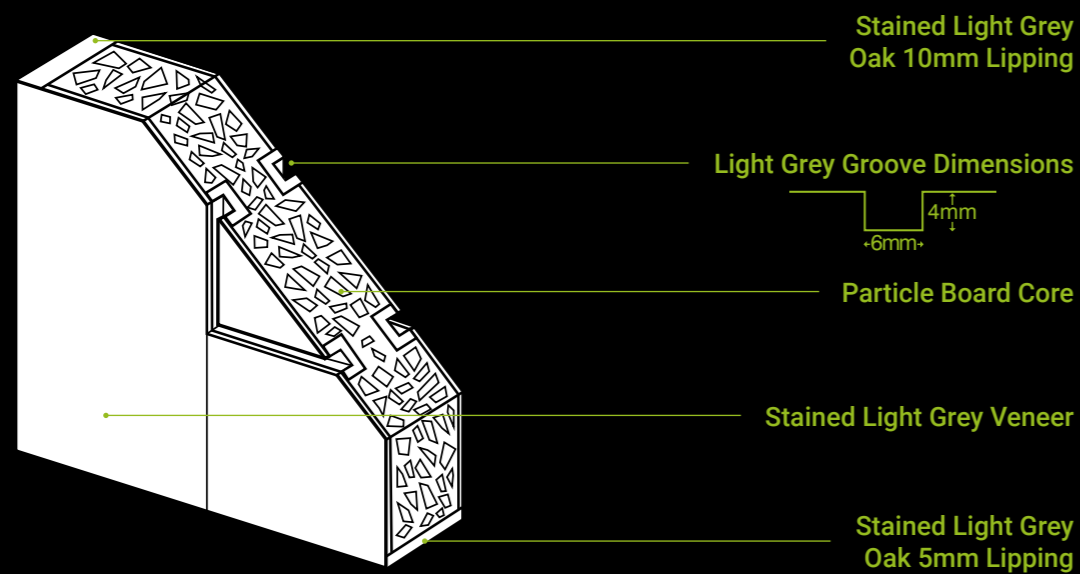

EDMONTON LIGHT GREY

Material Pre-finished Light Grey
Core Solid Engineered
Glazing N/A
FSC® Certified

Size	Code
78" x 24"	LGREDM24
78" x 27"	LGREDM27
78" x 30"	LGREDM30
78" x 33"	LGREDM33

30 Minute Fire Doors

78" x 27"	LGREDMFC27
78" x 30"	LGREDMFC30
78" x 33"	LGREDMFC33