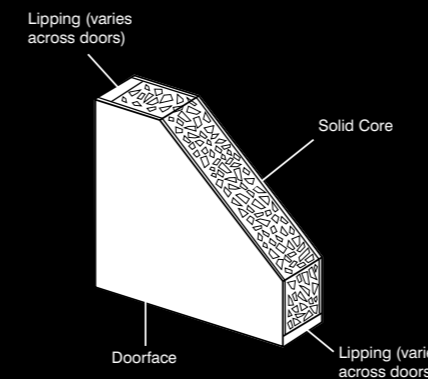

CORE TYPES

SOLID ENGINEERED CORE