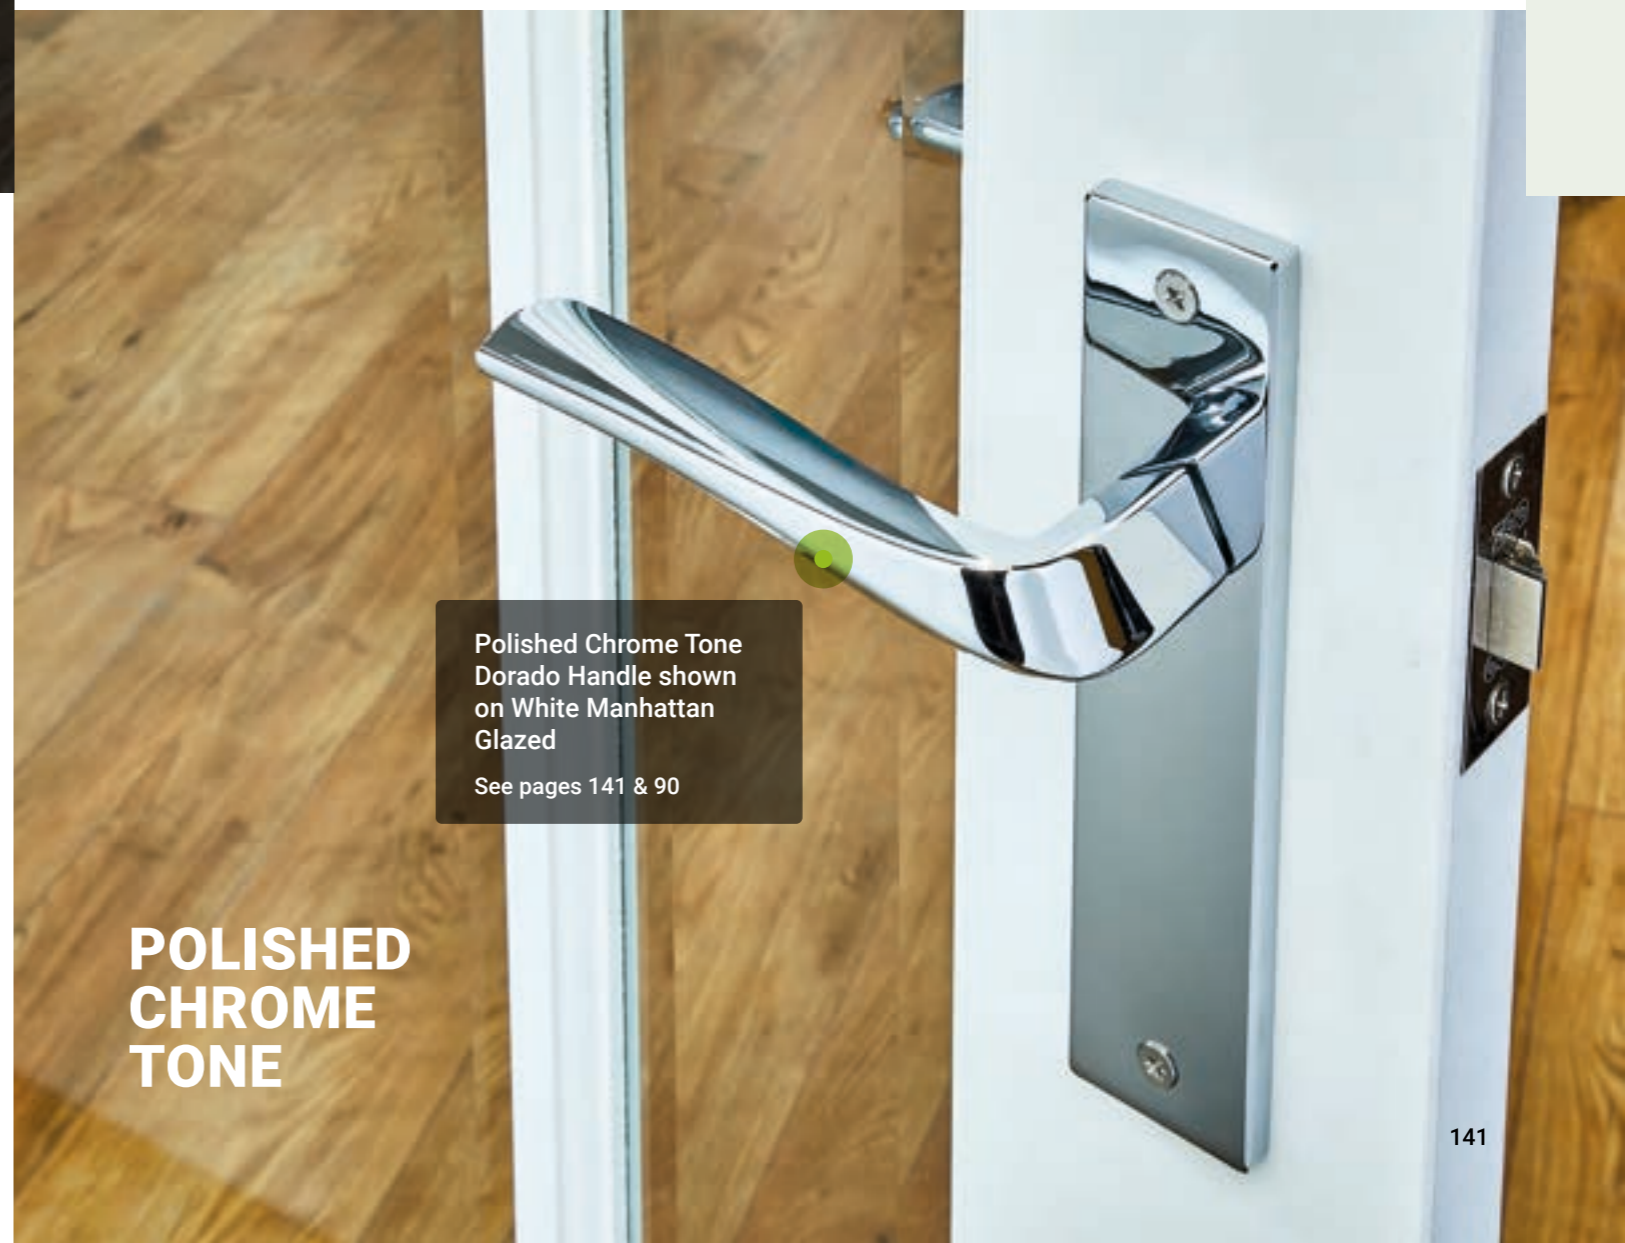

Polished Chrome Tone
Dorado Handle shown on
White Manhattan
Glazed
See pages 141 & 90

**POLISHED
CHROME
TONE**