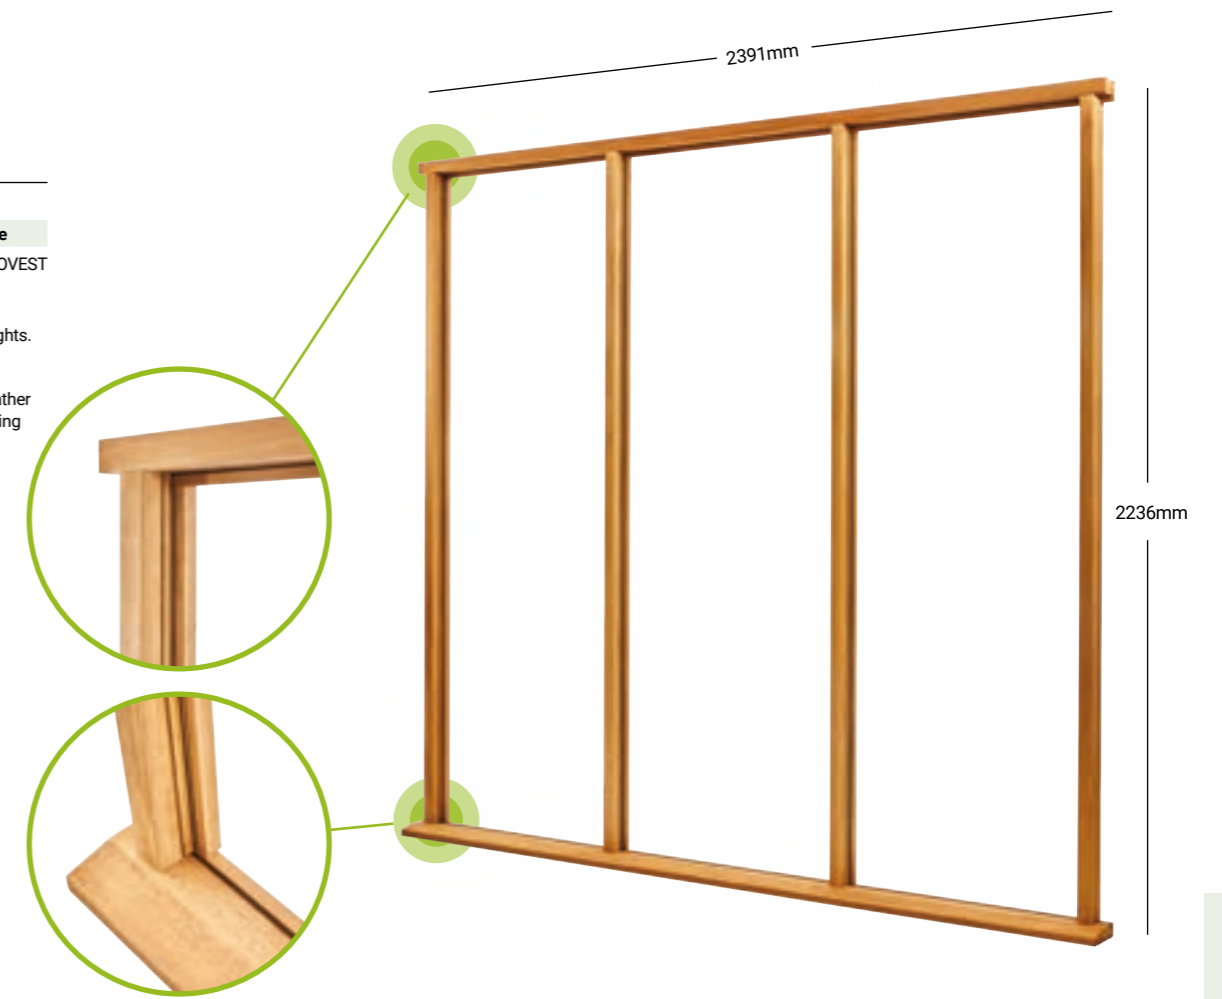

OAK TYPE VESTIBULE

Material Oak Type	
Size	Code
Universal	UNIOVEST

Designed to take up to a 2135 x 915mm door and two 2135 x 610mm side lights.
Thickness - 68mm

* Supplied with rubber weather seal for the door and beading to glaze sidelights.

HARDWOOD FANLIGHT

Material Hardwood	
Size	Code
Universal	UNIFDF

Designed to take up to a 2135 x 915mm door.
Thickness - 68mm