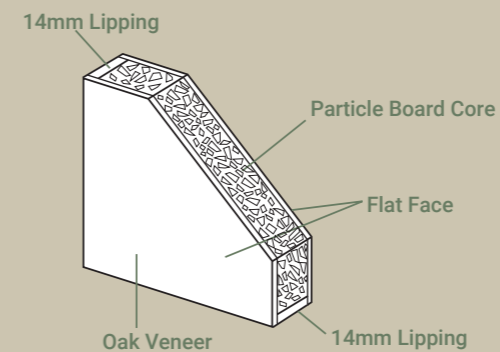

OAK PRE-FINISHED FLUSH FIRE DOOR