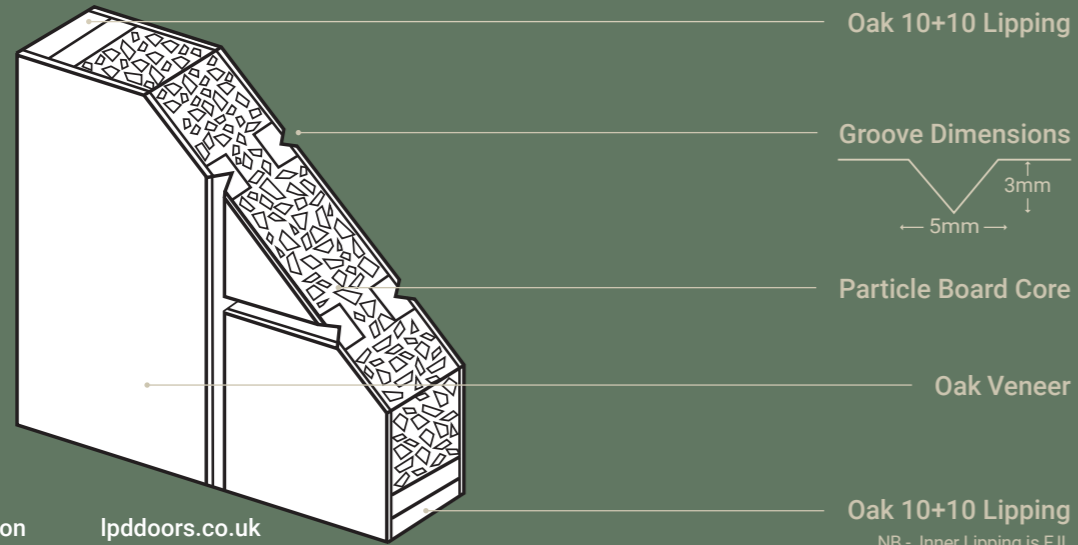

CARINI 4 LIGHT GLAZED

Material Pre-finished Oak
Core Solid Engineered
Raised Moulding Both Sides
Glazing Clear
FSC® Certified

Size	Code
78" x 27"	OCARPF4L27
78" x 30"	OCARPF4L30
80" x 32"	OCARPF4L32
78" x 33"	OCARPF4L33
2040 x 726mm	OCARPF4L726
2040 x 826mm	OCARPF4L826

b

ADDING GLAZING TO THIS CLASSIC DESIGN ALLOWS FOR VERSATILITY AROUND YOUR HOME