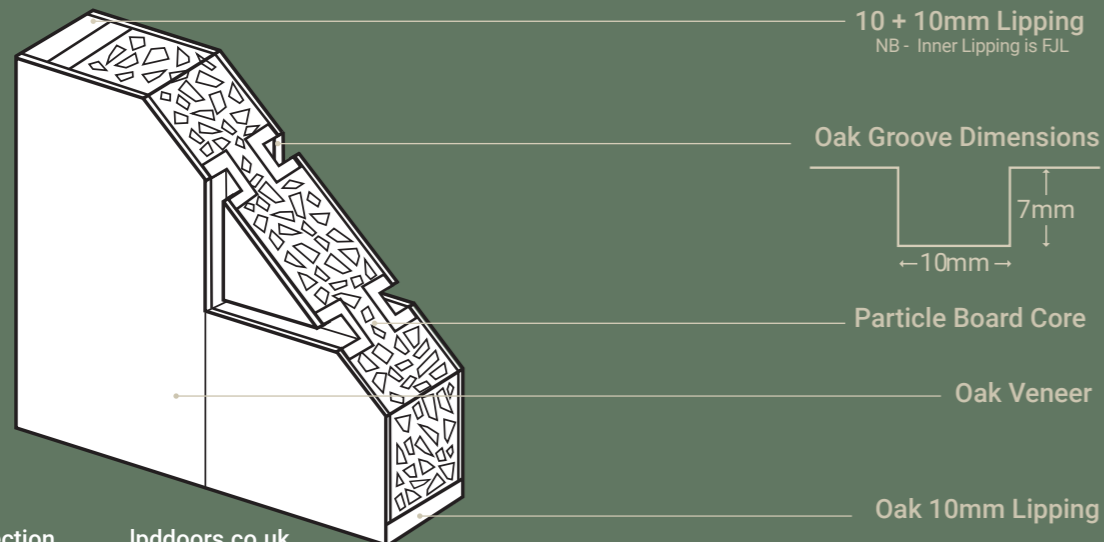

MEXICANO HALF LIGHT GLAZED

Material Unfinished Oak
Core Solid Engineered
Glazing Clear with Frosted Lines
FSC® Certified

Size	Code
78" x 27"	OMEX1L27
78" x 30"	OMEX1L30
78" x 33"	OMEX1L33

30 Minute Fire Doors

78" x 30"	OMEX1LFC30
78" x 33"	OMEX1LFC33

Material Pre-finished Oak

Size	Code
78" x 27"	PFOMEX1L27
78" x 30"	PFOMEX1L30
78" x 33"	PFOMEX1L33

30 Minute Fire Doors

78" x 30"	PFOMEX1LFC30
78" x 33"	PFOMEX1LFC33