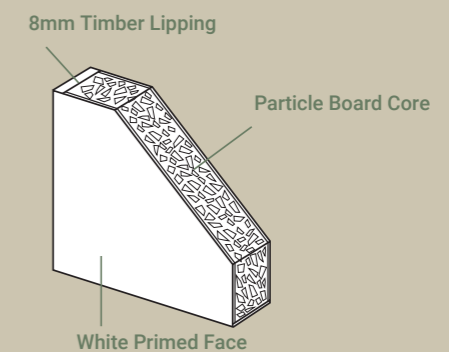

WHITE PRIMED FLUSH

* All our internal doors measuring 2040mm x 926mm are Part M Compliant, meaning they meet the regulations for wheelchair accessibility by providing the required minimum clear opening space.