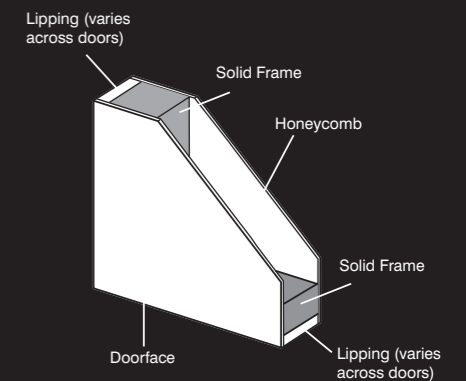

HOLLOW CORE

DOOR CONSTRUCTION

Most of our internal and external doors are manufactured using engineered component parts. This enables us to provide a product that offers a solid feel, combined with all the advantages that engineering brings in terms of strength, consistency and stability. All our engineered doors are faced with veneers and matching lipping's.

Choosing the right door size can be daunting. To assist with the process, we've compiled a comprehensive internal door size guide to help you find the perfect fit for your home.

To view our Internal Door Size Guide scan this QR Code or visit lpddoors.co.uk where you will find detailed technical information and guides for choosing the right LPD product.