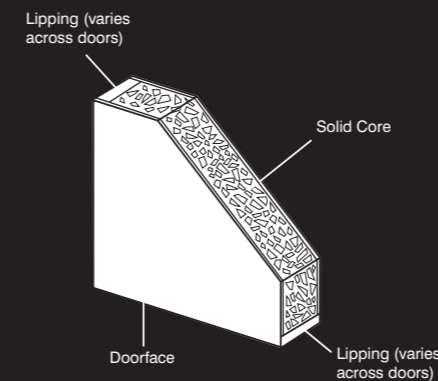

CORE TYPES

SOLID ENGINEERED CORE