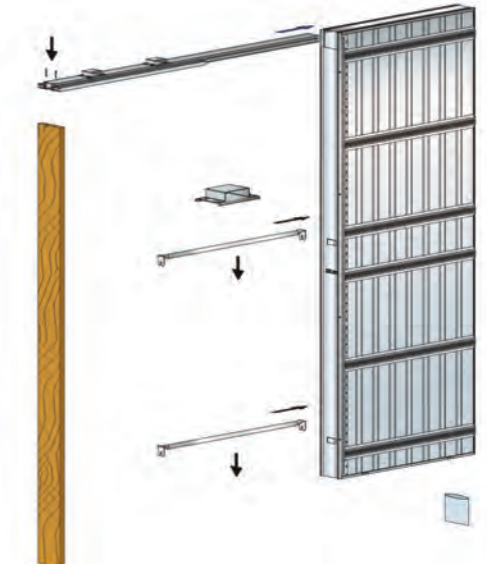

EASY 5 STEP INSTALLATION PROCESS

1. Insert aluminium track
2. Attach jamb and space bars
3. Fix to studwork
4. Apply plasterboard and plaster
5. Insert door