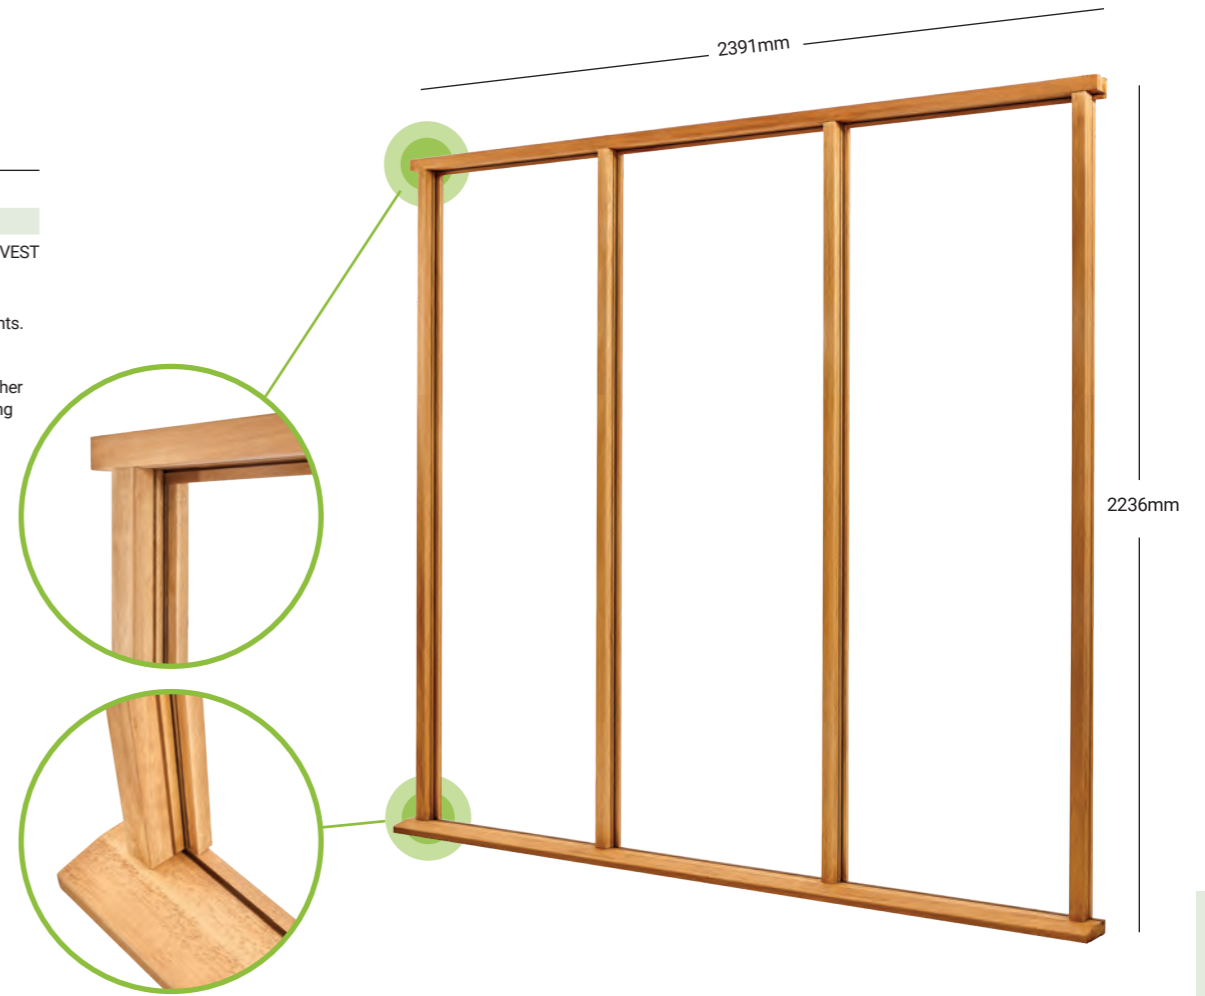

Designed to take up to a 2135 x 915mm door and two 2135 x 610mm side lights. Thickness - 68mm

* Supplied with rubber weather seal for the door and beading to glaze sidelights.

OAK DOOR FRAME

Material Oak