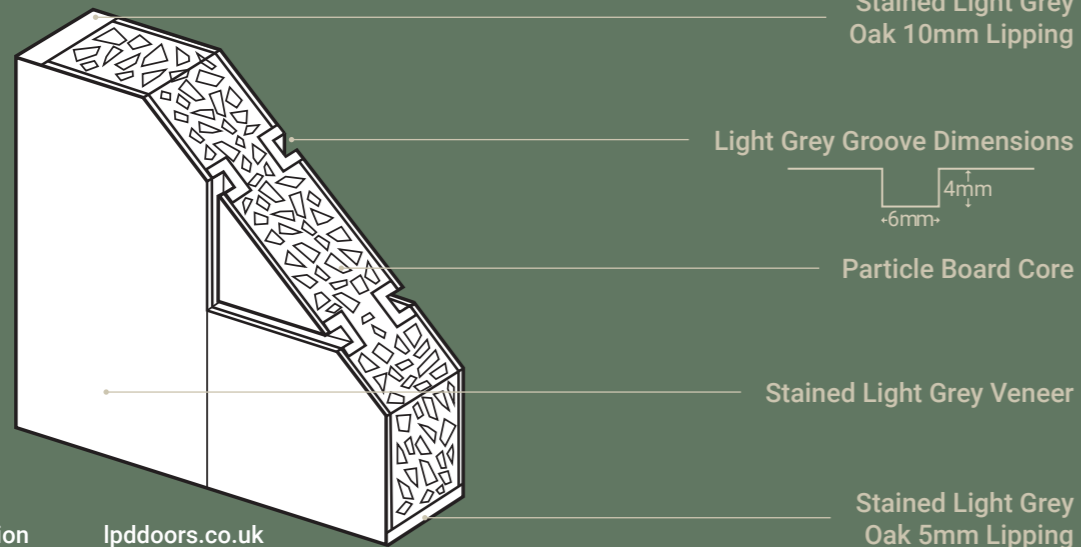

THE BELIZE

In a trendy, Pre-finished Light Grey, our ever so popular Belize is a modern twist to a classic design.

BELIZE LIGHT GREY

Material Pre-finished Light Grey
Core Solid Engineered
Glazing N/A
FSC® Certified

Size	Code
78" x 18"	LGRBEL18
78" x 21"	LGRBEL21
78" x 24"	LGRBEL24
78" x 27"	LGRBEL27
78" x 28"	LGRBEL28
78" x 30"	LGRBEL30
80" x 32"	LGRBEL32
78" x 33"	LGRBEL33
2040 x 526mm	LGRBEL526
2040 x 626mm	LGRBEL626
2040 x 726mm	LGRBEL726
2040 x 826mm	LGRBEL826
2040 x 926mm	LGRBEL926

🔥 30 Minute Fire Doors

78" x 24"	LGRBELFC24
78" x 27"	LGRBELFC27
78" x 30"	LGRBELFC30
78" x 33"	LGRBELFC33
2040 x 726mm	LGRBELFC726
2040 x 826mm	LGRBELFC826
2040 x 926mm	LGRBELFC926

NB – Smaller sizes will have fewer panels.

BELIZE LIGHT GREY GLAZED

Material Pre-finished Light Grey
Core Solid Engineered
Glazing Clear with Frosted Lines
FSC® Certified

Size	Code
78" x 24"	LGRBELG24
78" x 27"	LGRBELG27
78" x 30"	LGRBELG30
78" x 33"	LGRBELG33
2040 x 626mm	LGRBELG626
2040 x 726mm	LGRBELG726
2040 x 826mm	LGRBELG826

TRES CHARCOAL BLACK

Material Pre-finished Charcoal Black
Core Solid
Glazing N/A
FSC® Certified

Size	Code
78" x 27"	TREBLA27
78" x 30"	TREBLA30
78" x 33"	TREBLA33

🔥 30 Minute Fire Doors

78" x 27"	TREBLAFC27
78" x 30"	TREBLAFC30
78" x 33"	TREBLAFC33

SEIS CHARCOAL BLACK

Material Pre-finished Charcoal Black
Core Solid Engineered
Glazing N/A
FSC® Certified

Size	Code
78" x 27"	SEIBLA27
78" x 30"	SEIBLA30
78" x 33"	SEIBLA33

🔥 30 Minute Fire Doors

78" x 27"	SEIBLAFC27
78" x 30"	SEIBLAFC30
78" x 33"	SEIBLAFC33

DIEZ CHARCOAL BLACK GLAZED

Material Pre-finished Charcoal Black
Core Solid Engineered
Raised Moulding Both Sides
Glazing Clear
FSC® Certified

Size	Code
78" x 27"	DIEBLA27
78" x 30"	DIEBLA30
78" x 33"	DIEBLA33

b