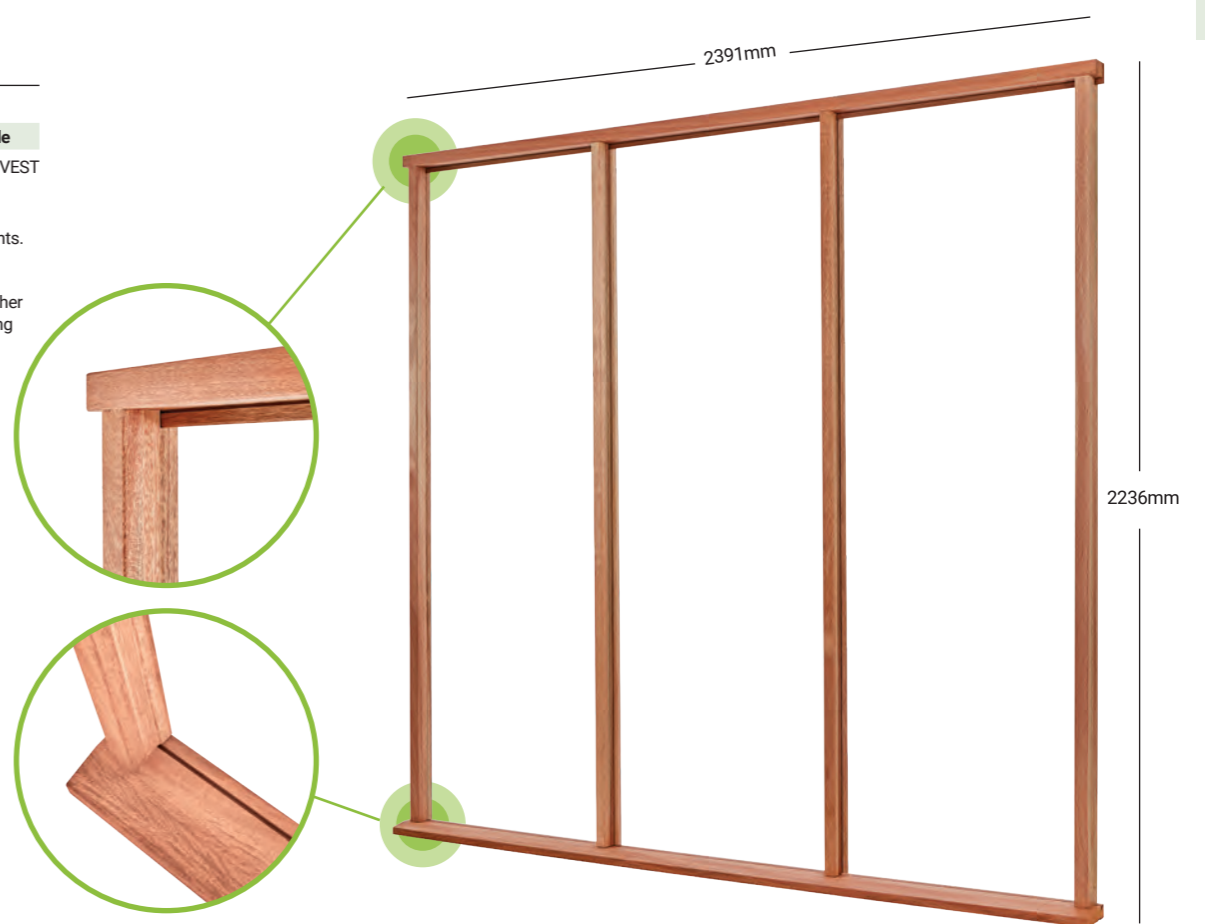

HARDWOOD VESTIBULE

Material Hardwood

Size	Code
Universal	UNIVEST

Designed to take up to a 2135 x 915mm door and two 2135 x 610mm side lights. Thickness - 68mm

* Supplied with rubber weather seal for the door and beading to glaze sidelights.