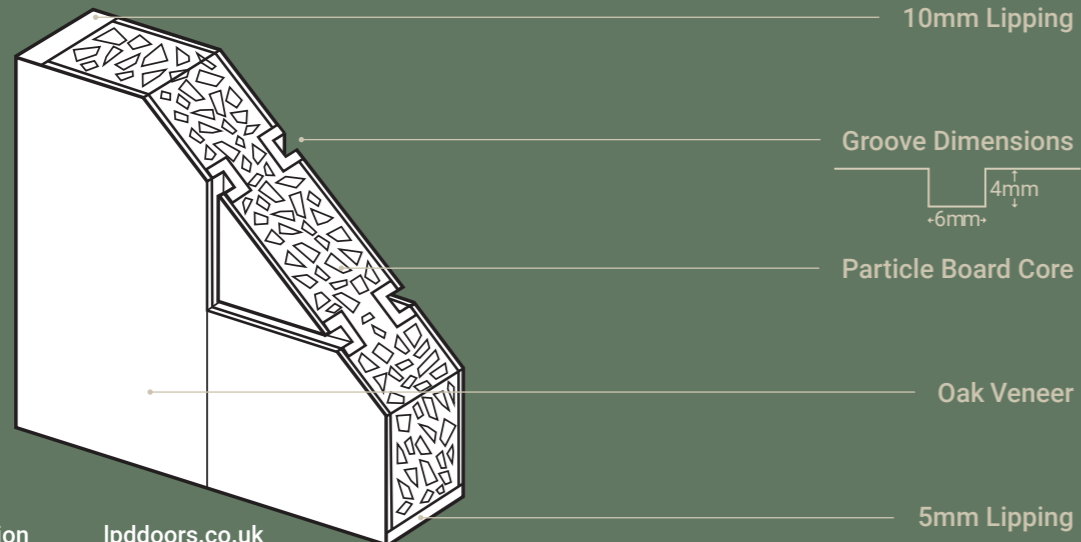

60 Minute Fire Doors

78" x 30"	FD60OBEL30
78" x 33"	FD60OBEL33

NB - Smaller sizes will have fewer panels

Oak Belize Glazed shown with Matt Black Carina Handle
See pages 44 & 135

BELIZE PRE-FINISHED GLAZED

Material Pre-finished Oak
Core Solid Engineered
Glazing Clear with Frosted Lines
FSC® Certified

Size	Code
78" x 24"	PFOBELG24
78" x 27"	PFOBELG27
78" x 30"	PFOBELG30
78" x 33"	PFOBELG33
2040 x 626mm	PFOBELG626
2040 x 726mm	PFOBELG726
2040 x 826mm	PFOBELG826

BELIZE OFFSET GLAZED

Material Unfinished Oak
Core Solid Engineered
Raised Moulding Both Sides
Glazing Clear
FSC® Certified

Size	Code
78" x 27"	OBELOSCG27
78" x 30"	OBELOSCG30
80" x 32"	OBELOSCG32
78" x 33"	OBELOSCG33

BELIZE UNFINISHED GLAZED

Material Unfinished Oak
Core Solid Engineered
Glazing Clear with Frosted Lines
FSC® Certified

Size	Code
78" x 24"	OBELG24
78" x 27"	OBELG27
78" x 30"	OBELG30
78" x 33"	OBELG33
2040 x 626mm	OBELG626
2040 x 726mm	OBELG726
2040 x 826mm	OBELG826

BELIZE 4 LIGHT GLAZED

Material Unfinished Oak
Core Solid Engineered
Glazing Clear Bevelled
FSC® Certified

Size	Code
78" x 27"	OBEL4L27
78" x 30"	OBEL4L30
78" x 33"	OBEL4L33