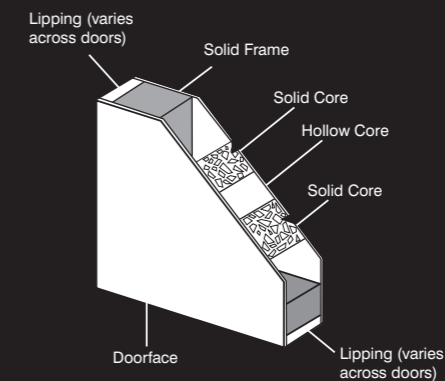

SEMI-SOLID CORE