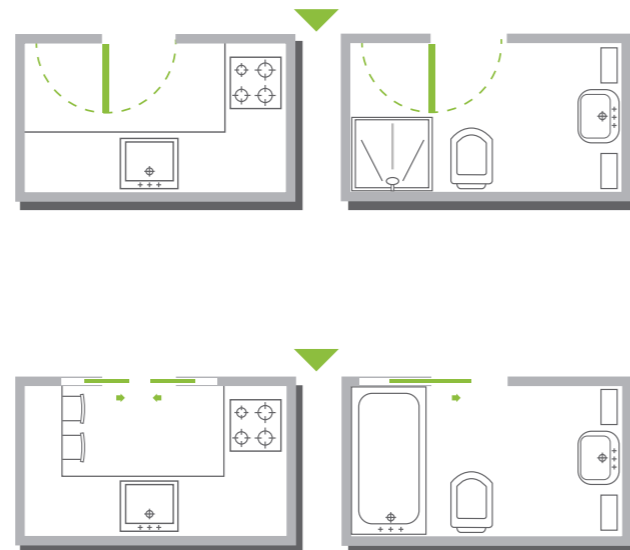

flusso. POCKET DOORS

Our range offers two types of internal pocket door systems, the pre-assembled set and self-assembly kit system. They allow doors to disappear effortlessly into your wall, letting you make the most of the space in your room. Pairing this unique system with an LPD Door has endless possibilities to add a feature to your home.

Oak Melbourne shown in a Flusso Single Pocket Door Set with a Matt Black Scorpio Handle
See pages 38 & 148

Pocket doors are designed to allow you to make use of the often unusable space taken up by conventional opening doors. By removing the footprint created by traditional hinged doors, users can typically save 2.6m² per door.

Fast becoming a neat, contemporary solution where space is at a premium, pocket door systems are ideal for living areas, en-suites or office spaces. In fact they can be used anywhere where you do not want a door encroaching into the room.