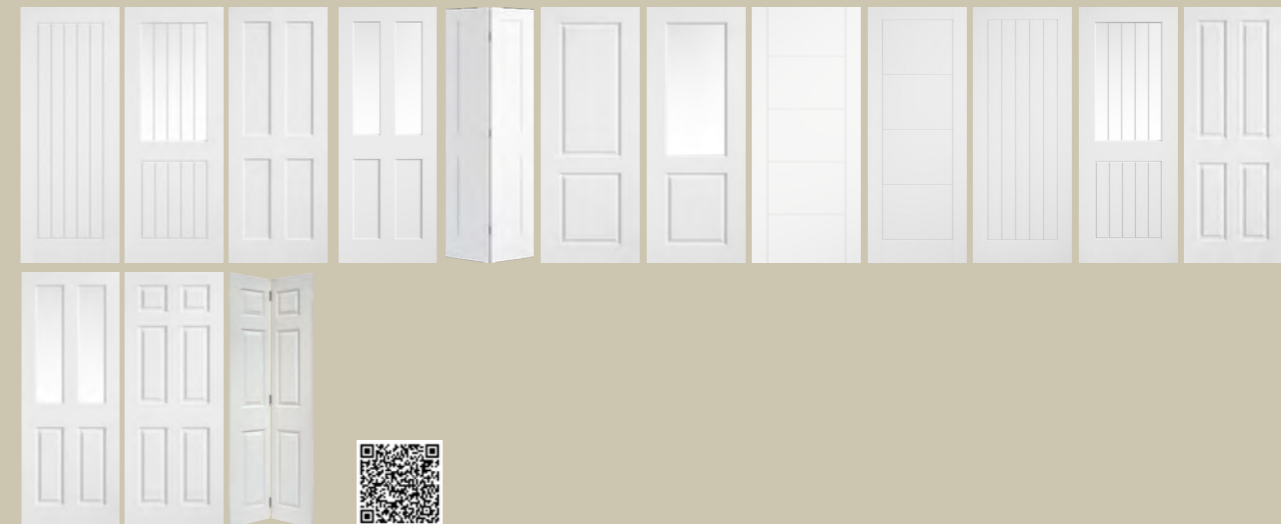

WHITE MOULDED

Unlike alternatives on the market, our new collection of White Moulded doors feature white primed edges for a quick installation and professional finish.
See pages 106-113