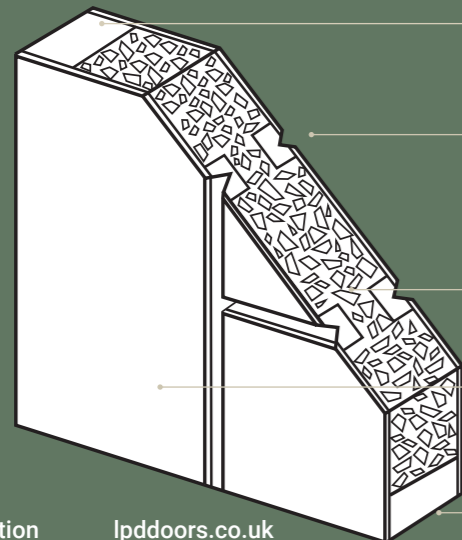

THE VANCOUVER

A sleek five-panel door that brings modern style to any room, combining clean, refined lines with the crafted detail of quality timber to elevate your interior with effortless sophistication.

VANCOUVER

Material Pre-finished Oak
Core Solid Engineered
Glazing N/A
FSC® Certified

Size	Code
78" x 18"	OVAN18
78" x 21"	OVAN21
78" x 24"	OVAN24
78" x 27"	OVAN27
78" x 28"	OVAN28
78" x 30"	OVAN30
80" x 32"	OVAN32
78" x 33"	OVAN33
2040 x 526mm	OVAN526
2040 x 626mm	OVAN626
2040 x 726mm	OVAN726
2040 x 826mm	OVAN826
2040 x 926mm	OVAN926

30 Minute Fire Doors

78" x 24"	OVANFC24
78" x 27"	OVANFC27
78" x 30"	OVANFC30
80" x 32"	OVANFC32
78" x 33"	OVANFC33
2040 x 626mm	OVANFC626
2040 x 726mm	OVANFC726
2040 x 826mm	OVANFC826
2040 x 926mm	OVANFC926

60 Minute Fire Doors

78" x 30"	FD60OVAN30
78" x 33"	FD60OVAN33

Oak 14mm Lipping

Groove Dimensions

Particle Board Core

Oak Veneer

Oak 10mm Lipping

VANCOUVER LONG LIGHT GLAZED

Material Pre-finished Oak
Core Solid Engineered
Raised Moulding Both Sides
Glazing Clear
FSC® Certified

Size	Code
78" x 27"	OVANLL27
78" x 30"	OVANLL30
80" x 32"	OVANLL32
78" x 33"	OVANLL33

30 Minute Fire Doors

78" x 27"	OVANLLFC27
78" x 30"	OVANLLFC30
78" x 33"	OVANLLFC33

VANCOUVER GLAZED

Material Pre-finished Oak
Core Solid Engineered
Raised Moulding Both Sides
Glazing Clear
FSC® Certified

Size	Code
78" x 24"	OVAN4L24
78" x 27"	OVAN4L27
78" x 30"	OVAN4L30
80" x 32"	OVAN4L32
78" x 33"	OVAN4L33
2040 x 726mm	OVAN4L726
2040 x 826mm	OVAN4L826

30 Minute Fire Doors

78" x 27"	OVAN4LFC27
78" x 30"	OVAN4LFC30
78" x 33"	OVAN4LFC33
2040 x 726mm	OVAN4LFC726
2040 x 826mm	OVAN4LFC826

VANCOUVER OFFSET GLAZED

Material Pre-finished Oak
Core Solid Engineered
Raised Moulding Both Sides
Glazing Clear
FSC® Certified

Size	Code
78" x 27"	OVAN4LOS27
78" x 30"	OVAN4LOS30
78" x 33"	OVAN4LOS33
2040 x 726mm	OVAN4LOS726
2040 x 826mm	OVAN4LOS826

VANCOUVER PATTERN 10 GLAZED

Material Pre-finished Oak
Core Solid Engineered
Raised Moulding Both Sides
Glazing Clear
FSC® Certified

Size	Code
78" x 27"	OVAN1L27
78" x 30"	OVAN1L30
78" x 33"	OVAN1L33
2040 x 726mm	OVAN1L726
2040 x 826mm	OVAN1L826
2040 x 926mm	OVAN1L926

30 Minute Fire Doors

78" x 27"	OVAN1LFC27
78" x 30"	OVAN1LFC30
78" x 33"	OVAN1LFC33

VANCOUVER BI-FOLD

Material Pre-finished Oak
Core Solid Engineered
Glazing N/A
FSC® Certified

Size	Code
78" x 27"	BFOVAN27
78" x 30"	BFOVAN30

78" height includes track.
Supplied with track and hinges.