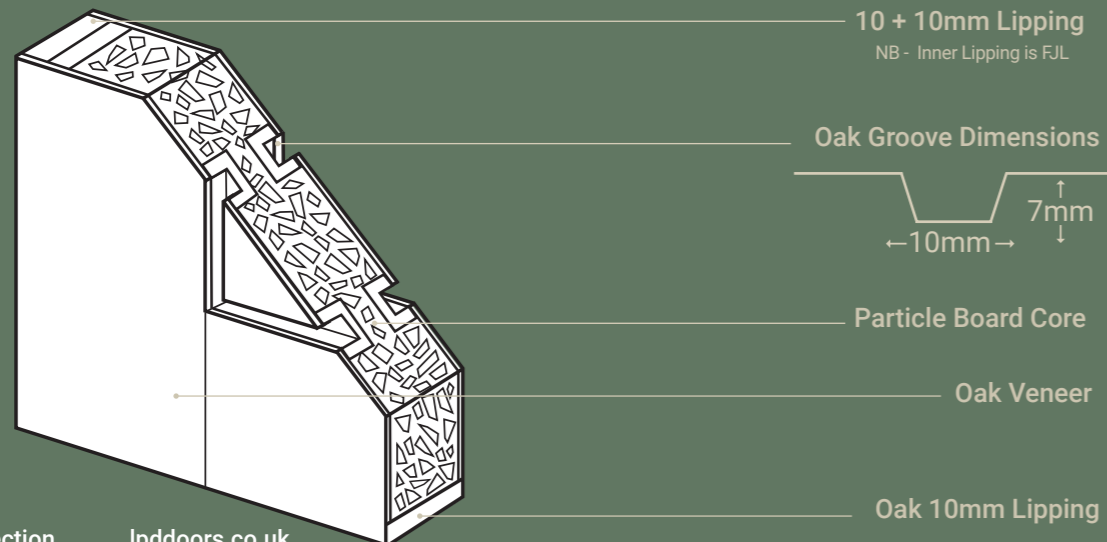

GIRONA PRE-FINISHED

NEW

Material Pre-finished Oak
Core Solid Engineered
Glazing N/A
FSC® Certified

Size	Code
78" x 24"	GIROAKPF24
78" x 27"	GIROAKPF27
78" x 30"	GIROAKPF30
78" x 33"	GIROAKPF33
2040 x 726mm	GIROAKPF726
2040 x 826mm	GIROAKPF826

30 Minute Fire Doors

78" x 30"	GIROAKPFFC30
78" x 33"	GIROAKPFFC33

GIRONA UNFINISHED

NEW

Material Unfinished Oak
Core Solid Engineered
Glazing N/A
FSC® Certified

Size	Code
78" x 24"	GIROAKUF24
78" x 27"	GIROAKUF27
78" x 30"	GIROAKUF30
78" x 32"	GIROAKUF32
78" x 33"	GIROAKUF33
2040 x 726mm	GIROAKUF726
2040 x 826mm	GIROAKUF826

30 Minute Fire Doors

78" x 27"	GIROAKUFFC27
78" x 30"	GIROAKUFFC30
78" x 33"	GIROAKUFFC33

GIRONA PRE-FINISHED GLAZED

NEW

Material Unfinished Oak
Core Solid Engineered
Glazing Clear
FSC® Certified

Size	Code
78" x 27"	GIROAKCGPF27
78" x 30"	GIROAKCGPF30
78" x 33"	GIROAKCGPF33
2040 x 726mm	GIROAKCGPF726
2040 x 826mm	GIROAKCGPF826

GIRONA UNFINISHED GLAZED

NEW

Material Unfinished Oak
Core Solid Engineered
Glazing Clear
FSC® Certified

Size	Code
78" x 24"	GIROAKCGUF24
78" x 27"	GIROAKCGUF27
78" x 30"	GIROAKCGUF30
78" x 33"	GIROAKCGUF33
2040 x 726mm	GIROAKCGUF726
2040 x 826mm	GIROAKCGUF826