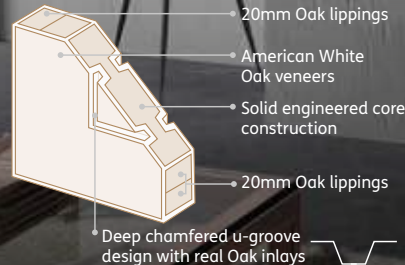

- Available as a Doorset
- 20mm Real Oak Lippings\*

\*On standard solid & glazed versions